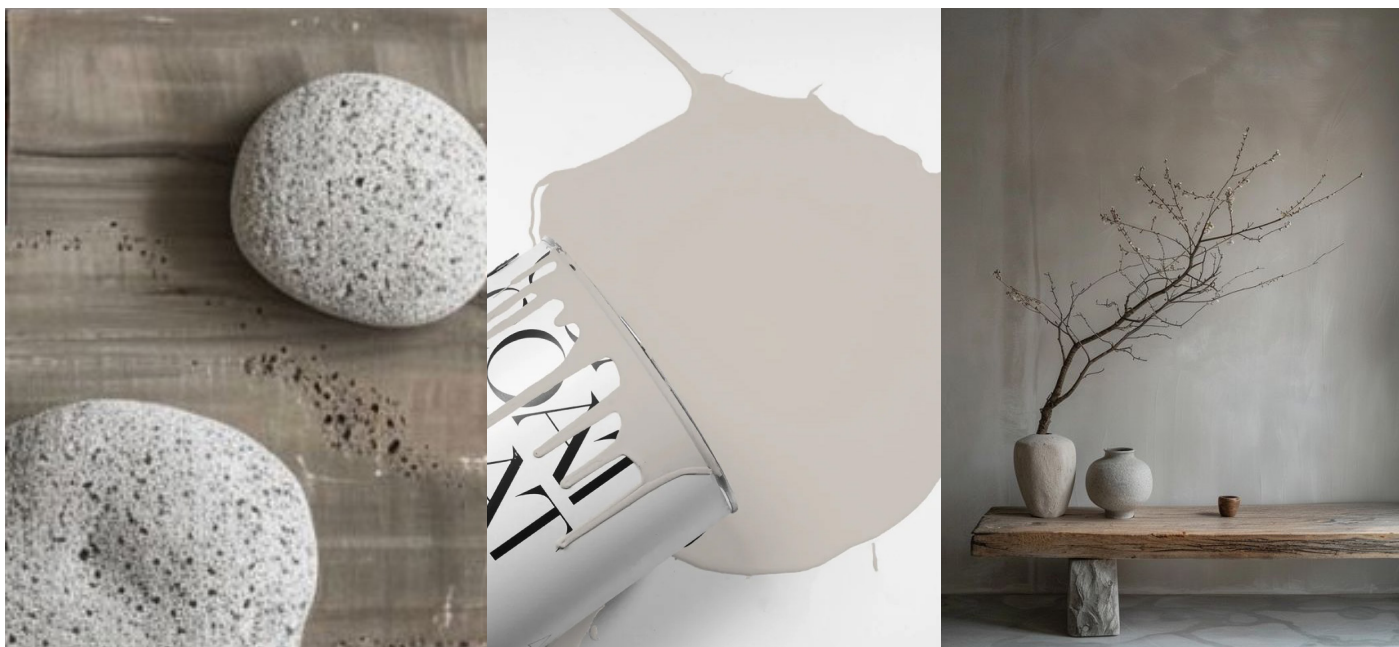

HUMAN KIND

frame your view

THE BOUTIQUE DRAPER